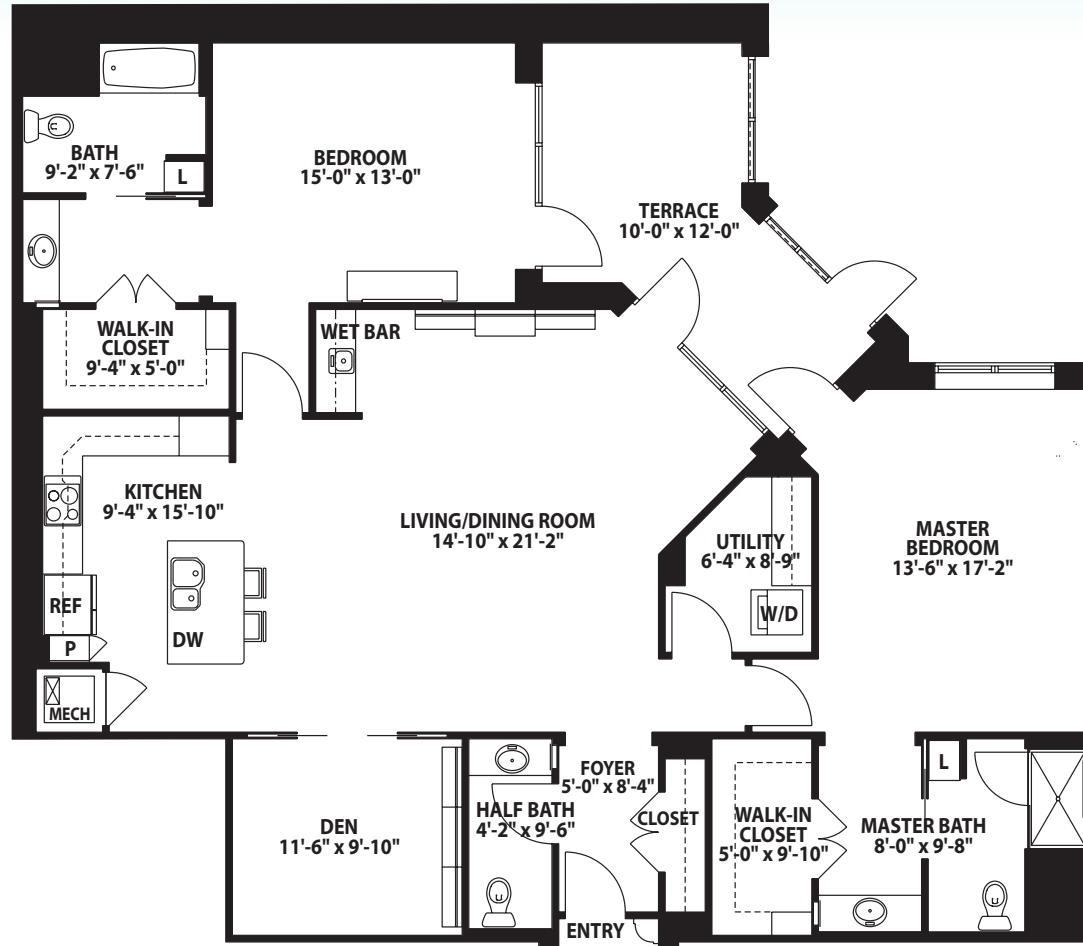

Costa Blanca TWO-BEDROOM + DEN DELUXE – 1,816 SQ. FT.

Floor plans are subject to change. Actual dimensions may vary.