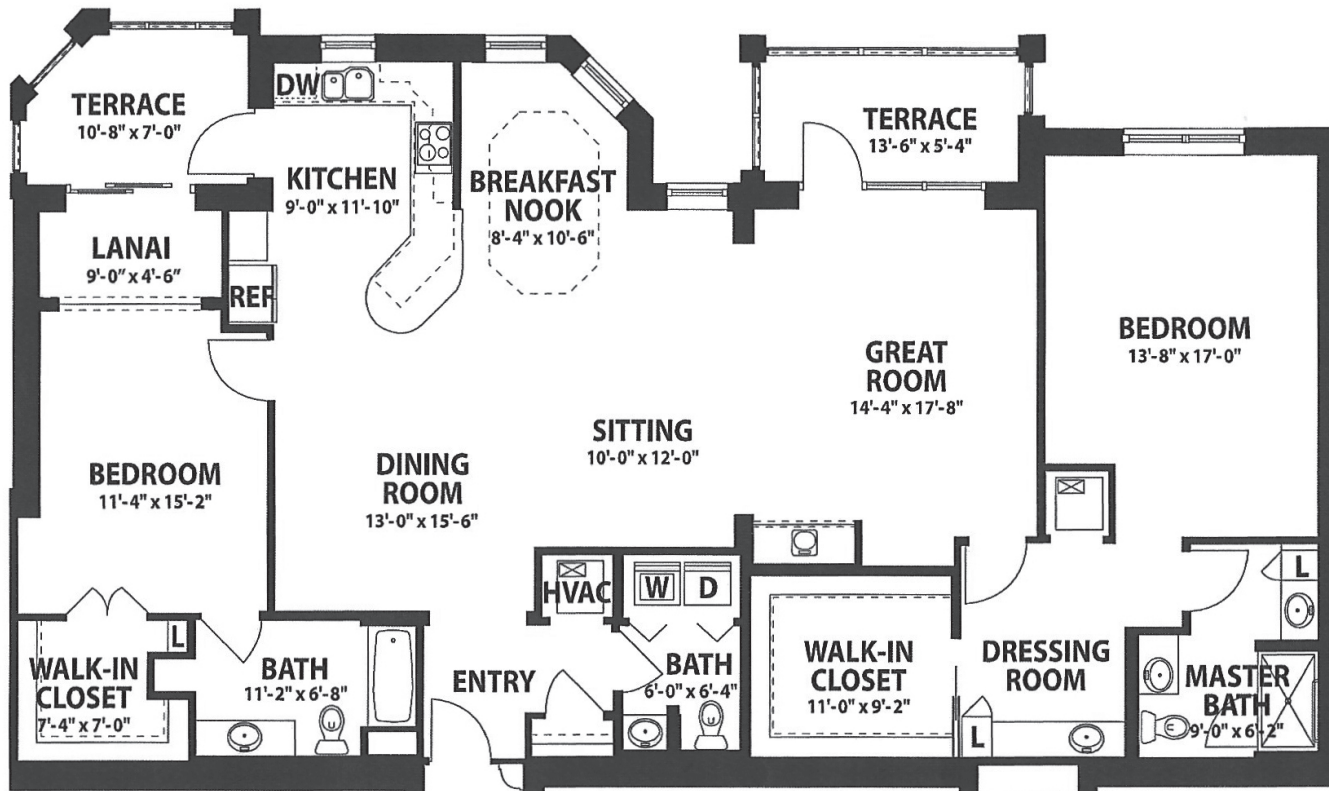

# Cresta

## TWO-BEDROOM PENTHOUSE – 1,991 SQ. FT.

Floor plans are subject to change. Actual dimensions may vary.