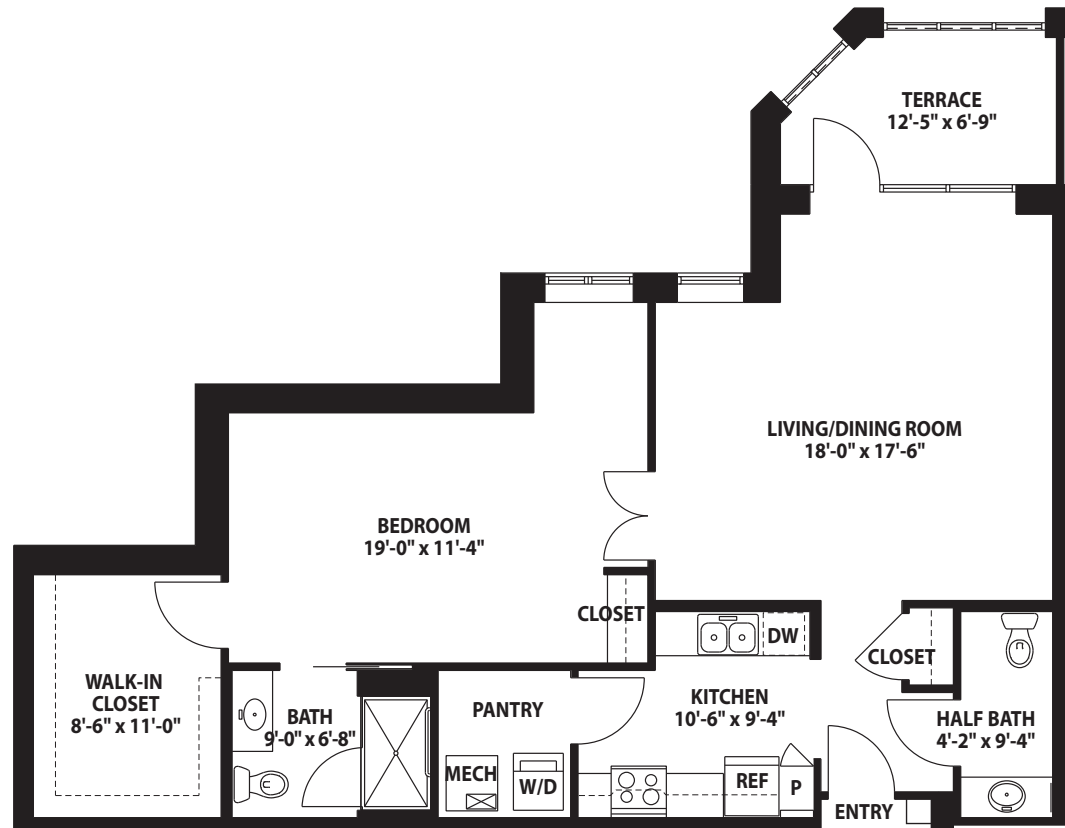

DeSoto

ONE-BEDROOM TRADITIONAL – 994 SQ. FT.

*Floor plans are subject to change. Actual dimensions may vary.*