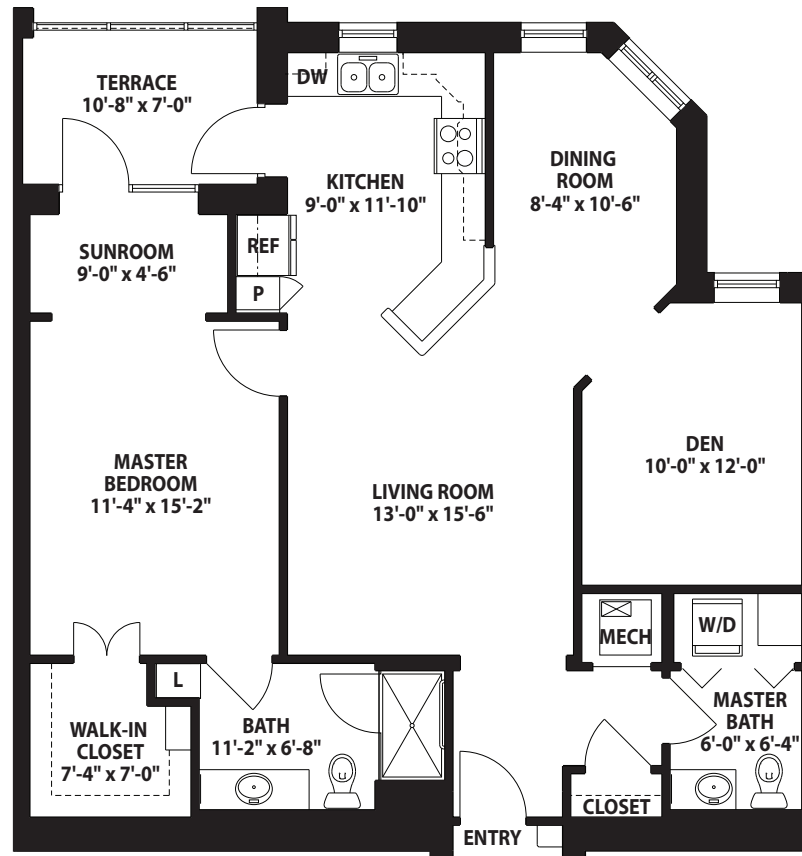

Hacienda

ONE-BEDROOM + DEN – 1,127 SQ. FT.

Floor plans are subject to change. Actual dimensions may vary.