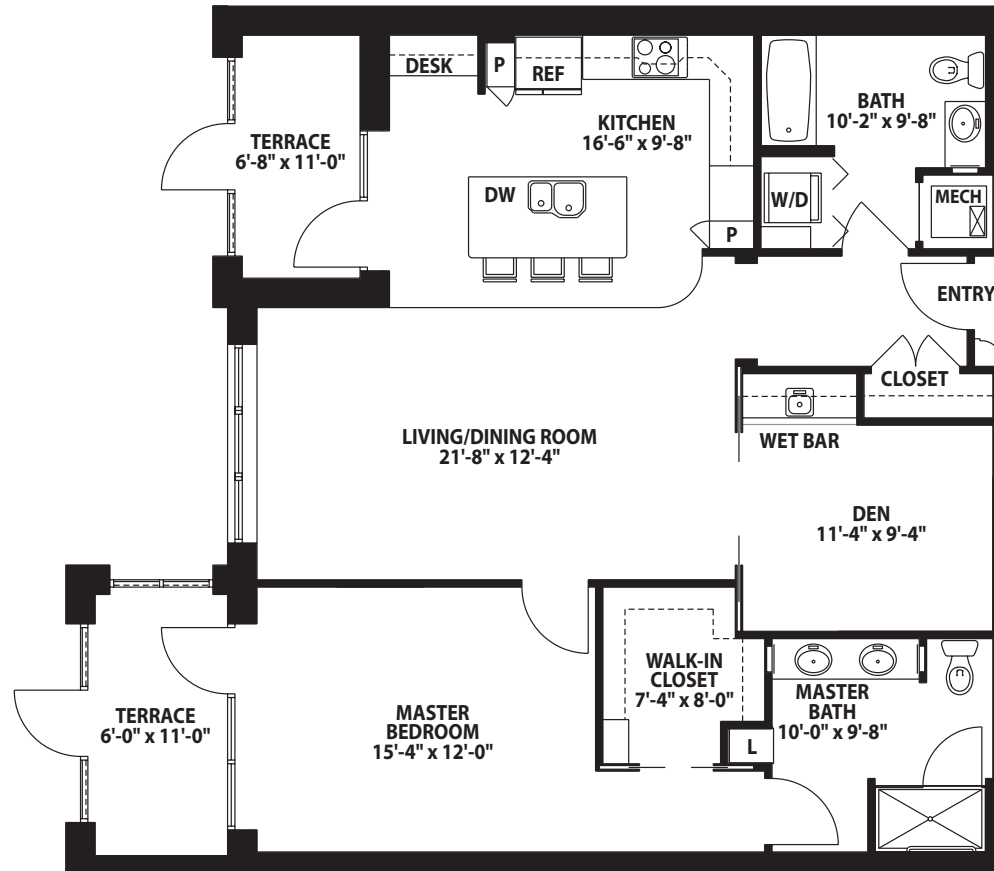

# Tuscan

## ONE-BEDROOM + DEN DELUXE – 1,207 SQ. FT.

*Floor plans are subject to change. Actual dimensions may vary.*