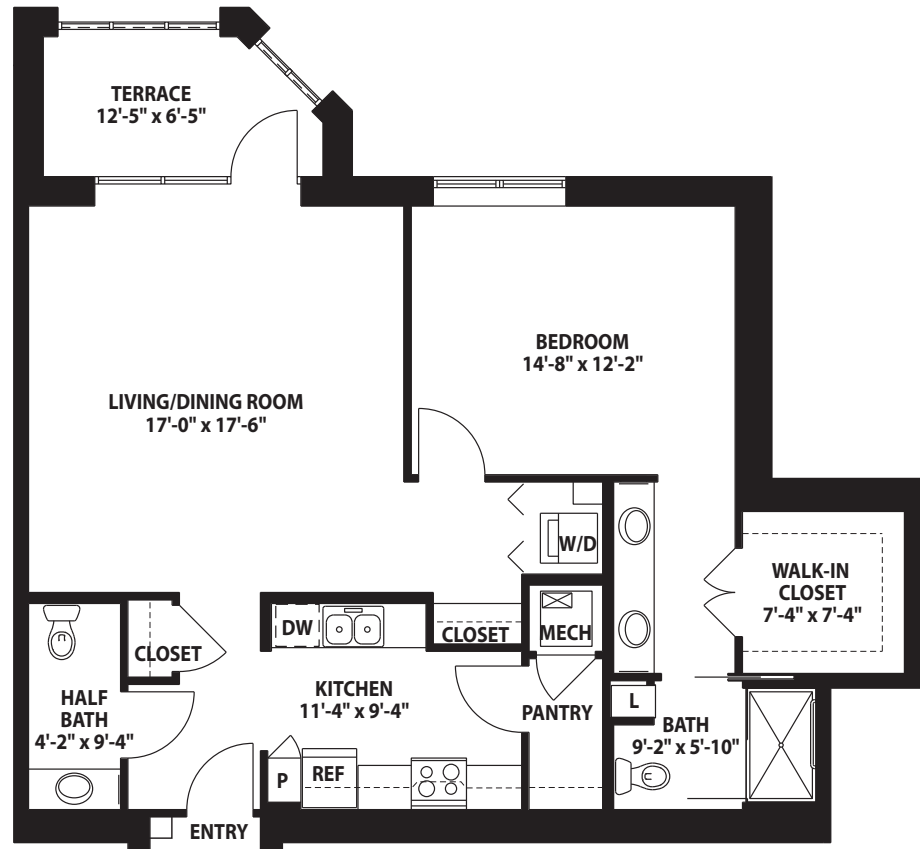

Valencia ONE-BEDROOM SPECIAL – 995 SQ. FT.

Floor plans are subject to change. Actual dimensions may vary.