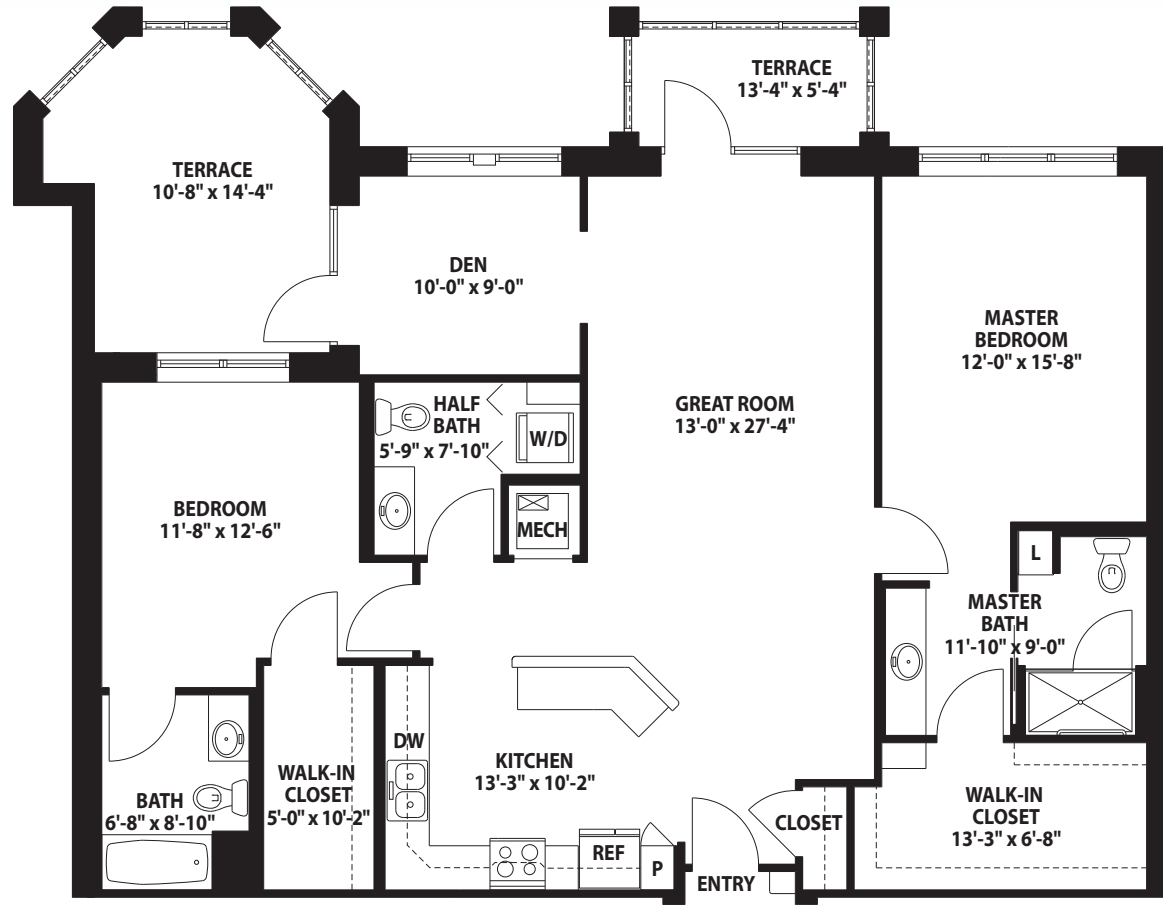

*Calypso*

TWO-BEDROOM GRAND – 1,475 SQ. FT.

*Floor plans are subject to change. Actual dimensions may vary.*