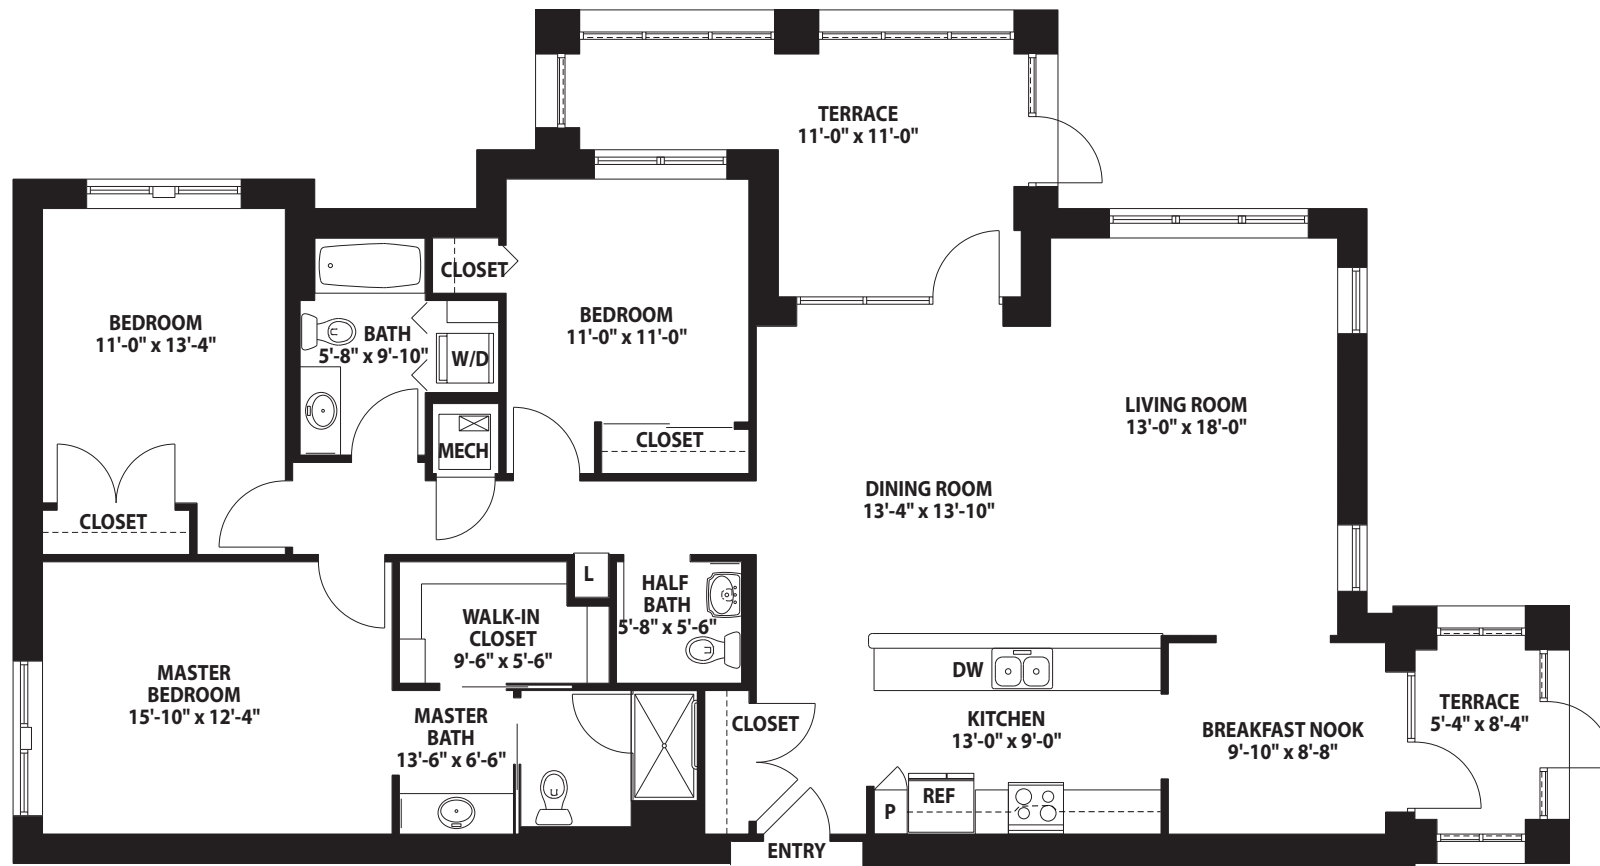

Cassia

THREE-BEDROOM TRADITIONAL – 1,656 SQ. FT.

Floor plans are subject to change. Actual dimensions may vary.