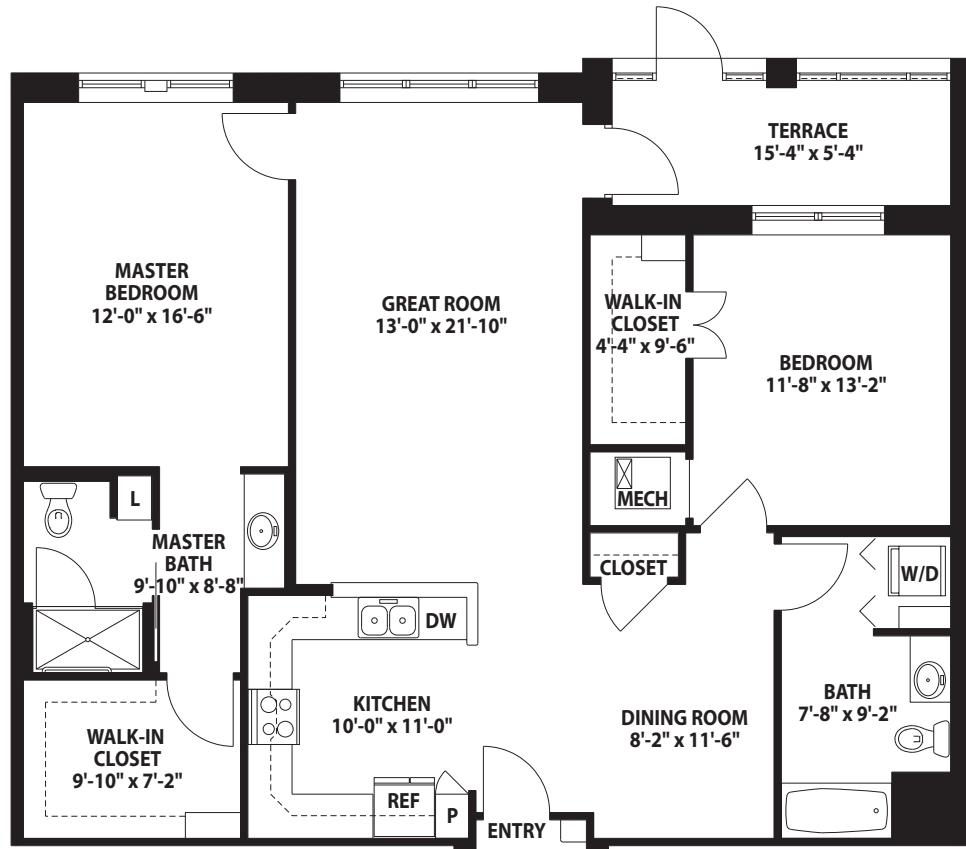

Cordova TWO-BEDROOM DELUXE – 1,351 SQ. FT.

Floor plans are subject to change. Actual dimensions may vary.