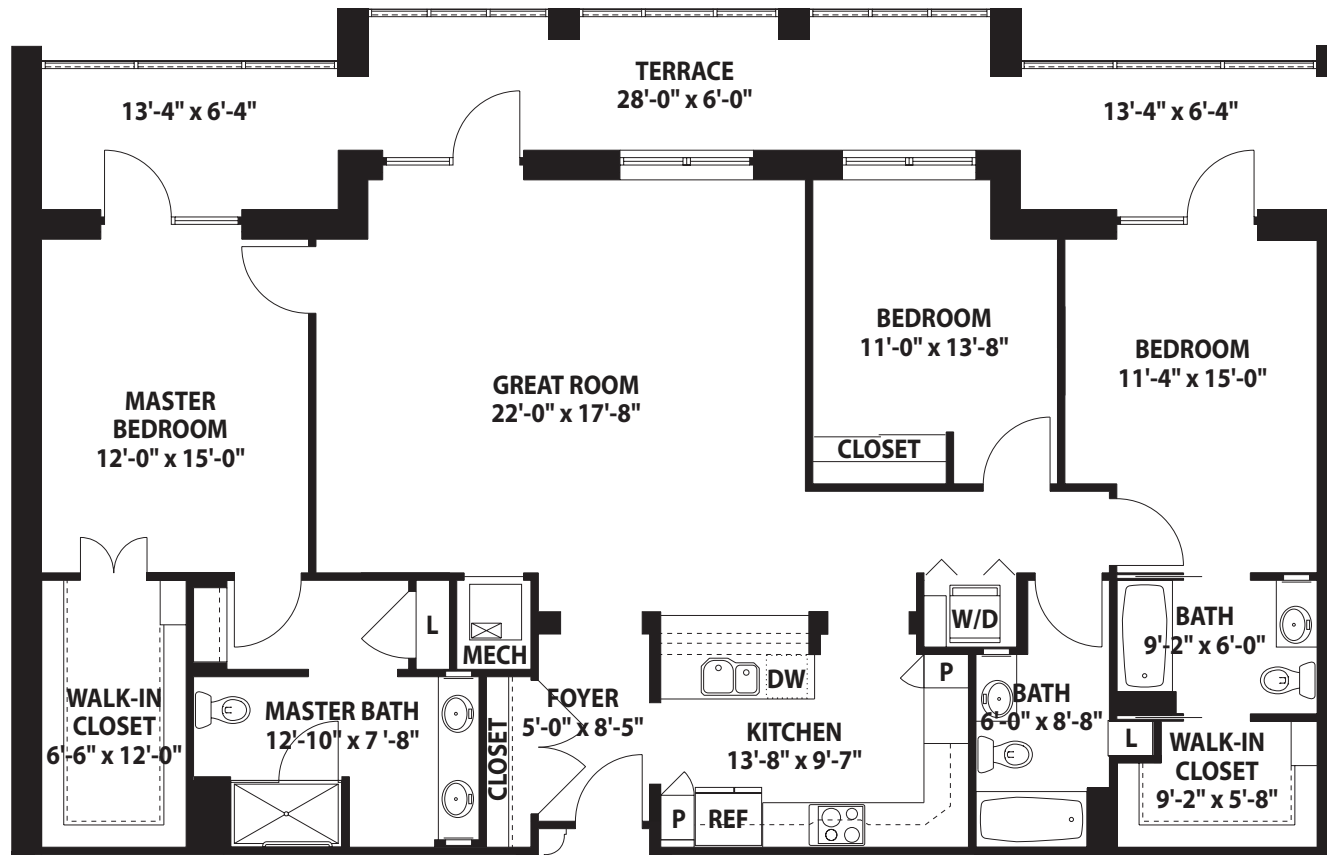

## THREE-BEDROOM DELUXE – 1,700 SQ. FT.

*Floor plans are subject to change. Actual dimensions may vary.*