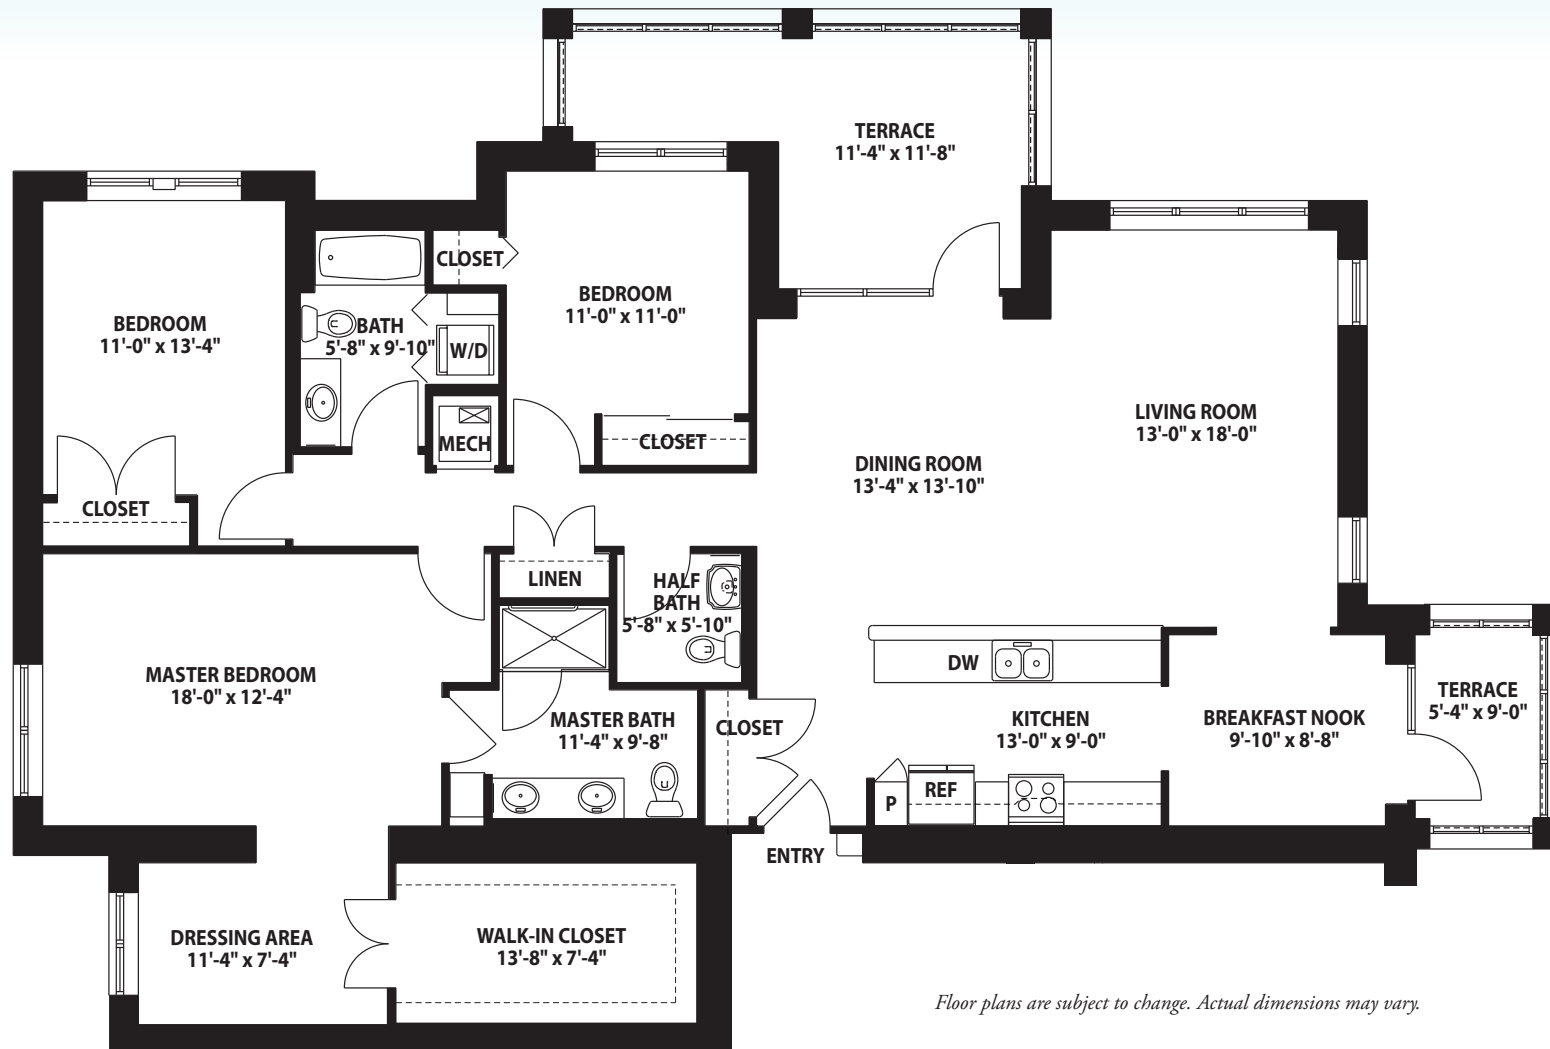

# El Grande

THREE-BEDROOM GRAND – 1,890 SQ. FT.

Floor plans are subject to change. Actual dimensions may vary.