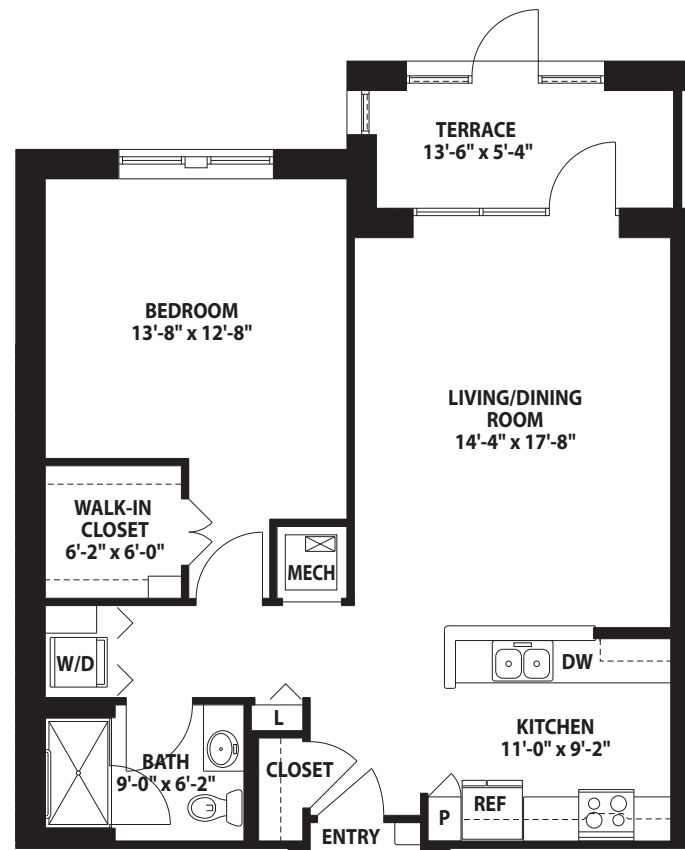

El Hogar

ONE-BEDROOM STANDARD – 850 SQ. FT.

Floor plans are subject to change. Actual dimensions may vary.