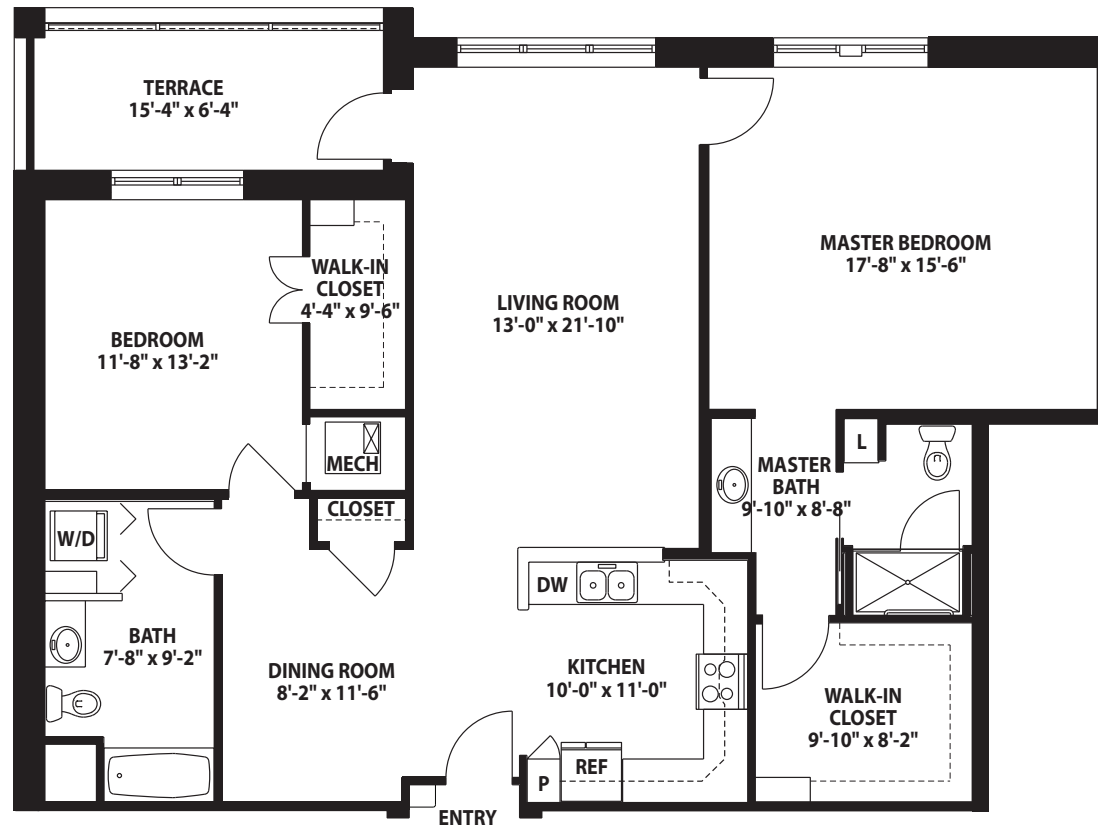

Ferretti

TWO-BEDROOM SPECIAL – 1,442 SQ. FT.

*Floor plans are subject to change. Actual dimensions may vary.*