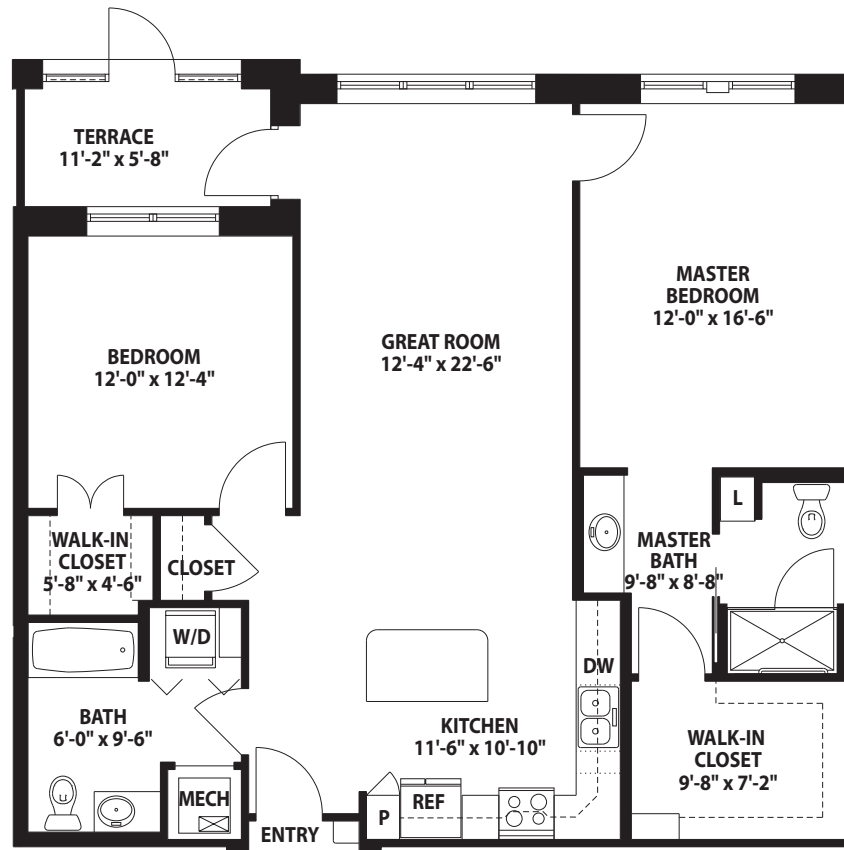

Mirella

TWO-BEDROOM TRADITIONAL – 1,207 SQ. FT.

Floor plans are subject to change. Actual dimensions may vary.